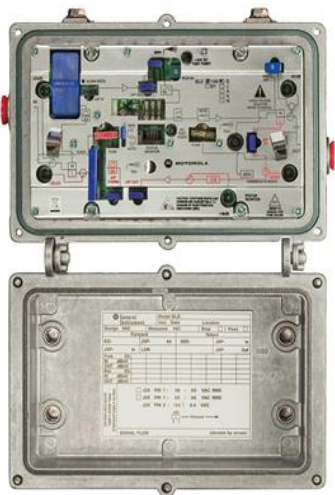

Motorola BLE100K 1GHz

Motorola MB100K 1GHz

3355 Copter Road, Unit 4 , Pensacola, Florida 32514 U.S.A.
Tel : 850-450-5620