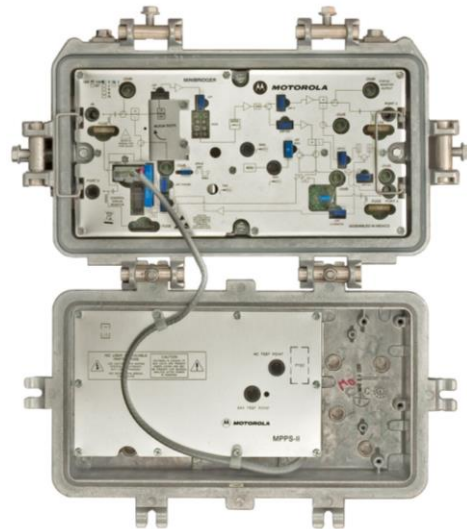

Motorola BLE100K 1GHz

Motorola MB100K 1GHz

3355 Copter Road, Unit 4 , Pensacola, Florida 32514 U.S.A.
Tel : 850-450-5620